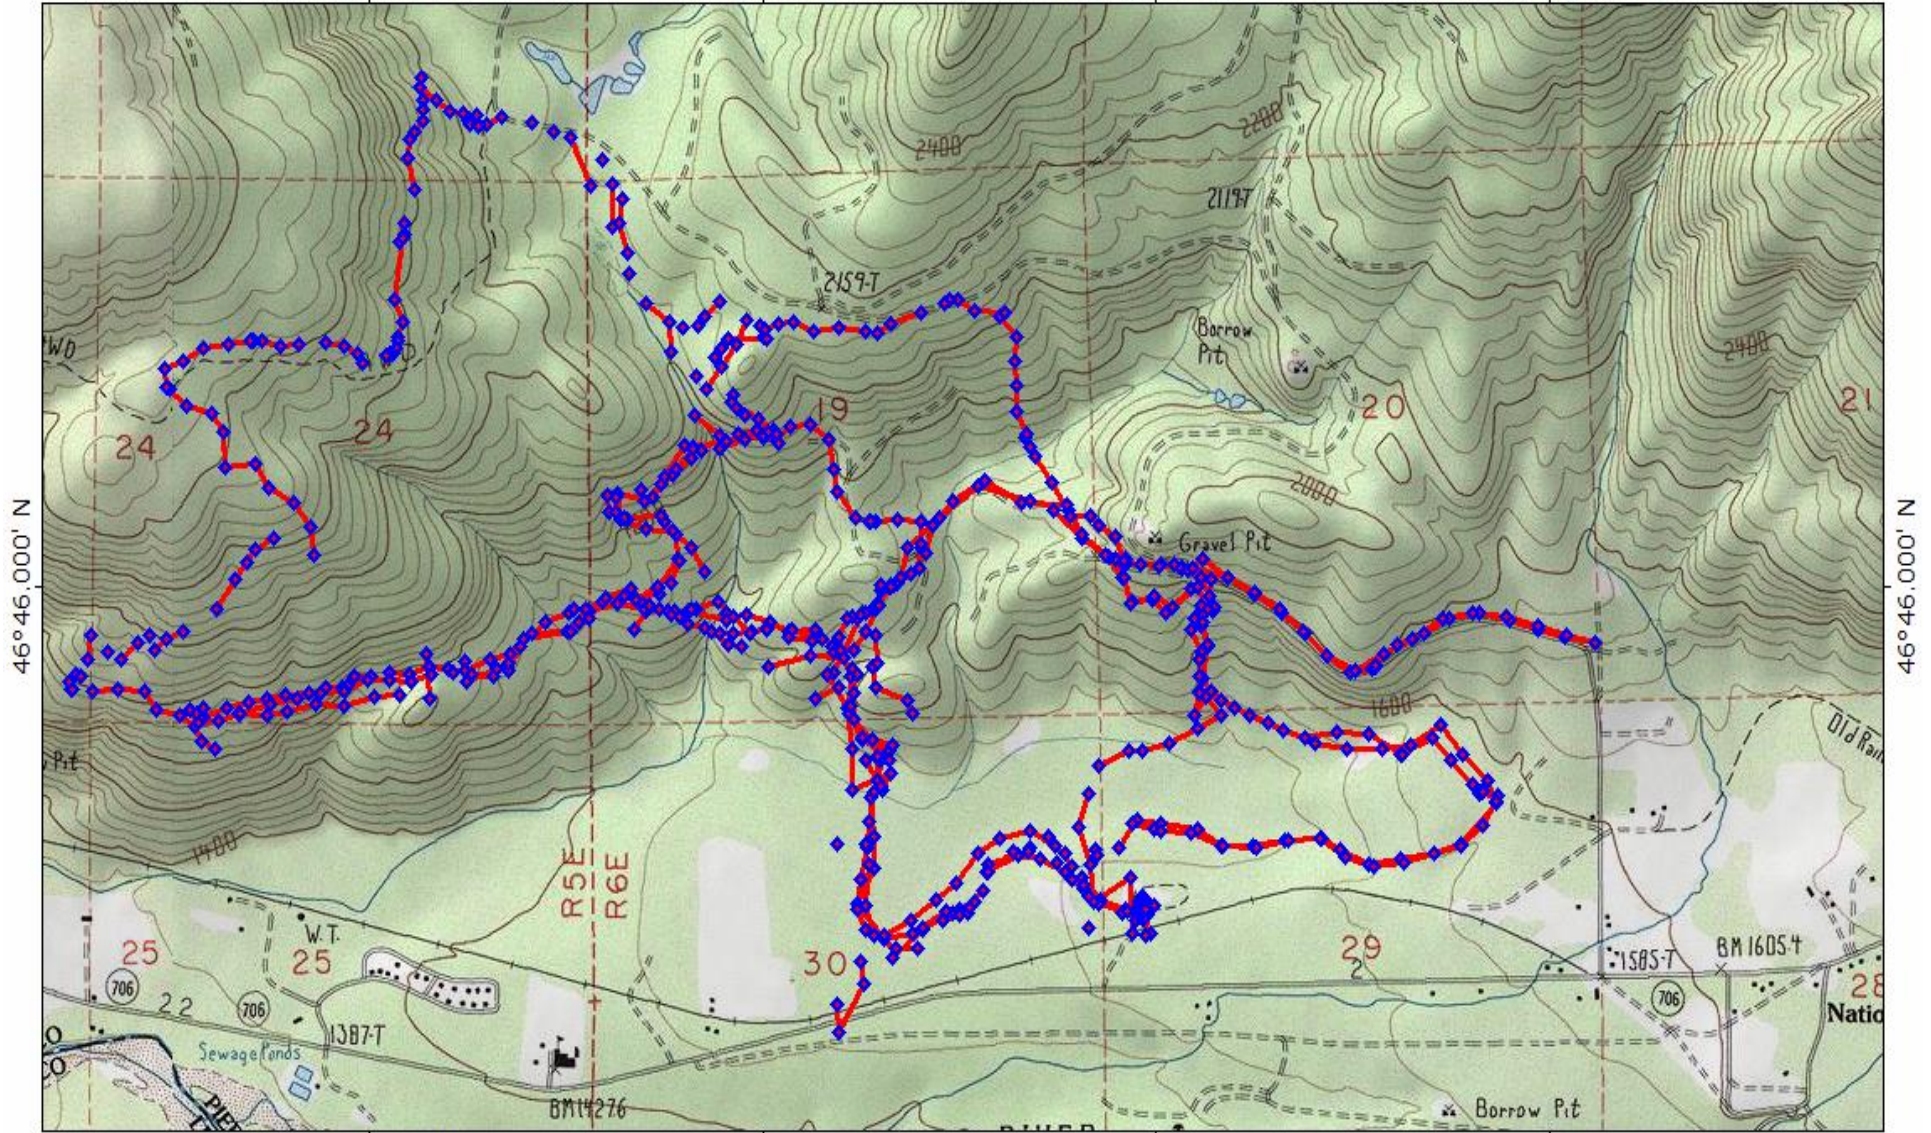

TOPO! map printed on 08/21/06 from "sahara.tpo"

122°07.000' W

122°06.000' W

122°05.000' W

NAD27 122°04.000' W

46°46.000' N

46°46.000' N

122°07.000' W

122°06.000' W

122°05.000' W

NAD27 122°04.000' W

Map created with TOPO!® ©2003 National Geographic (www.nationalgeographic.com/topo)