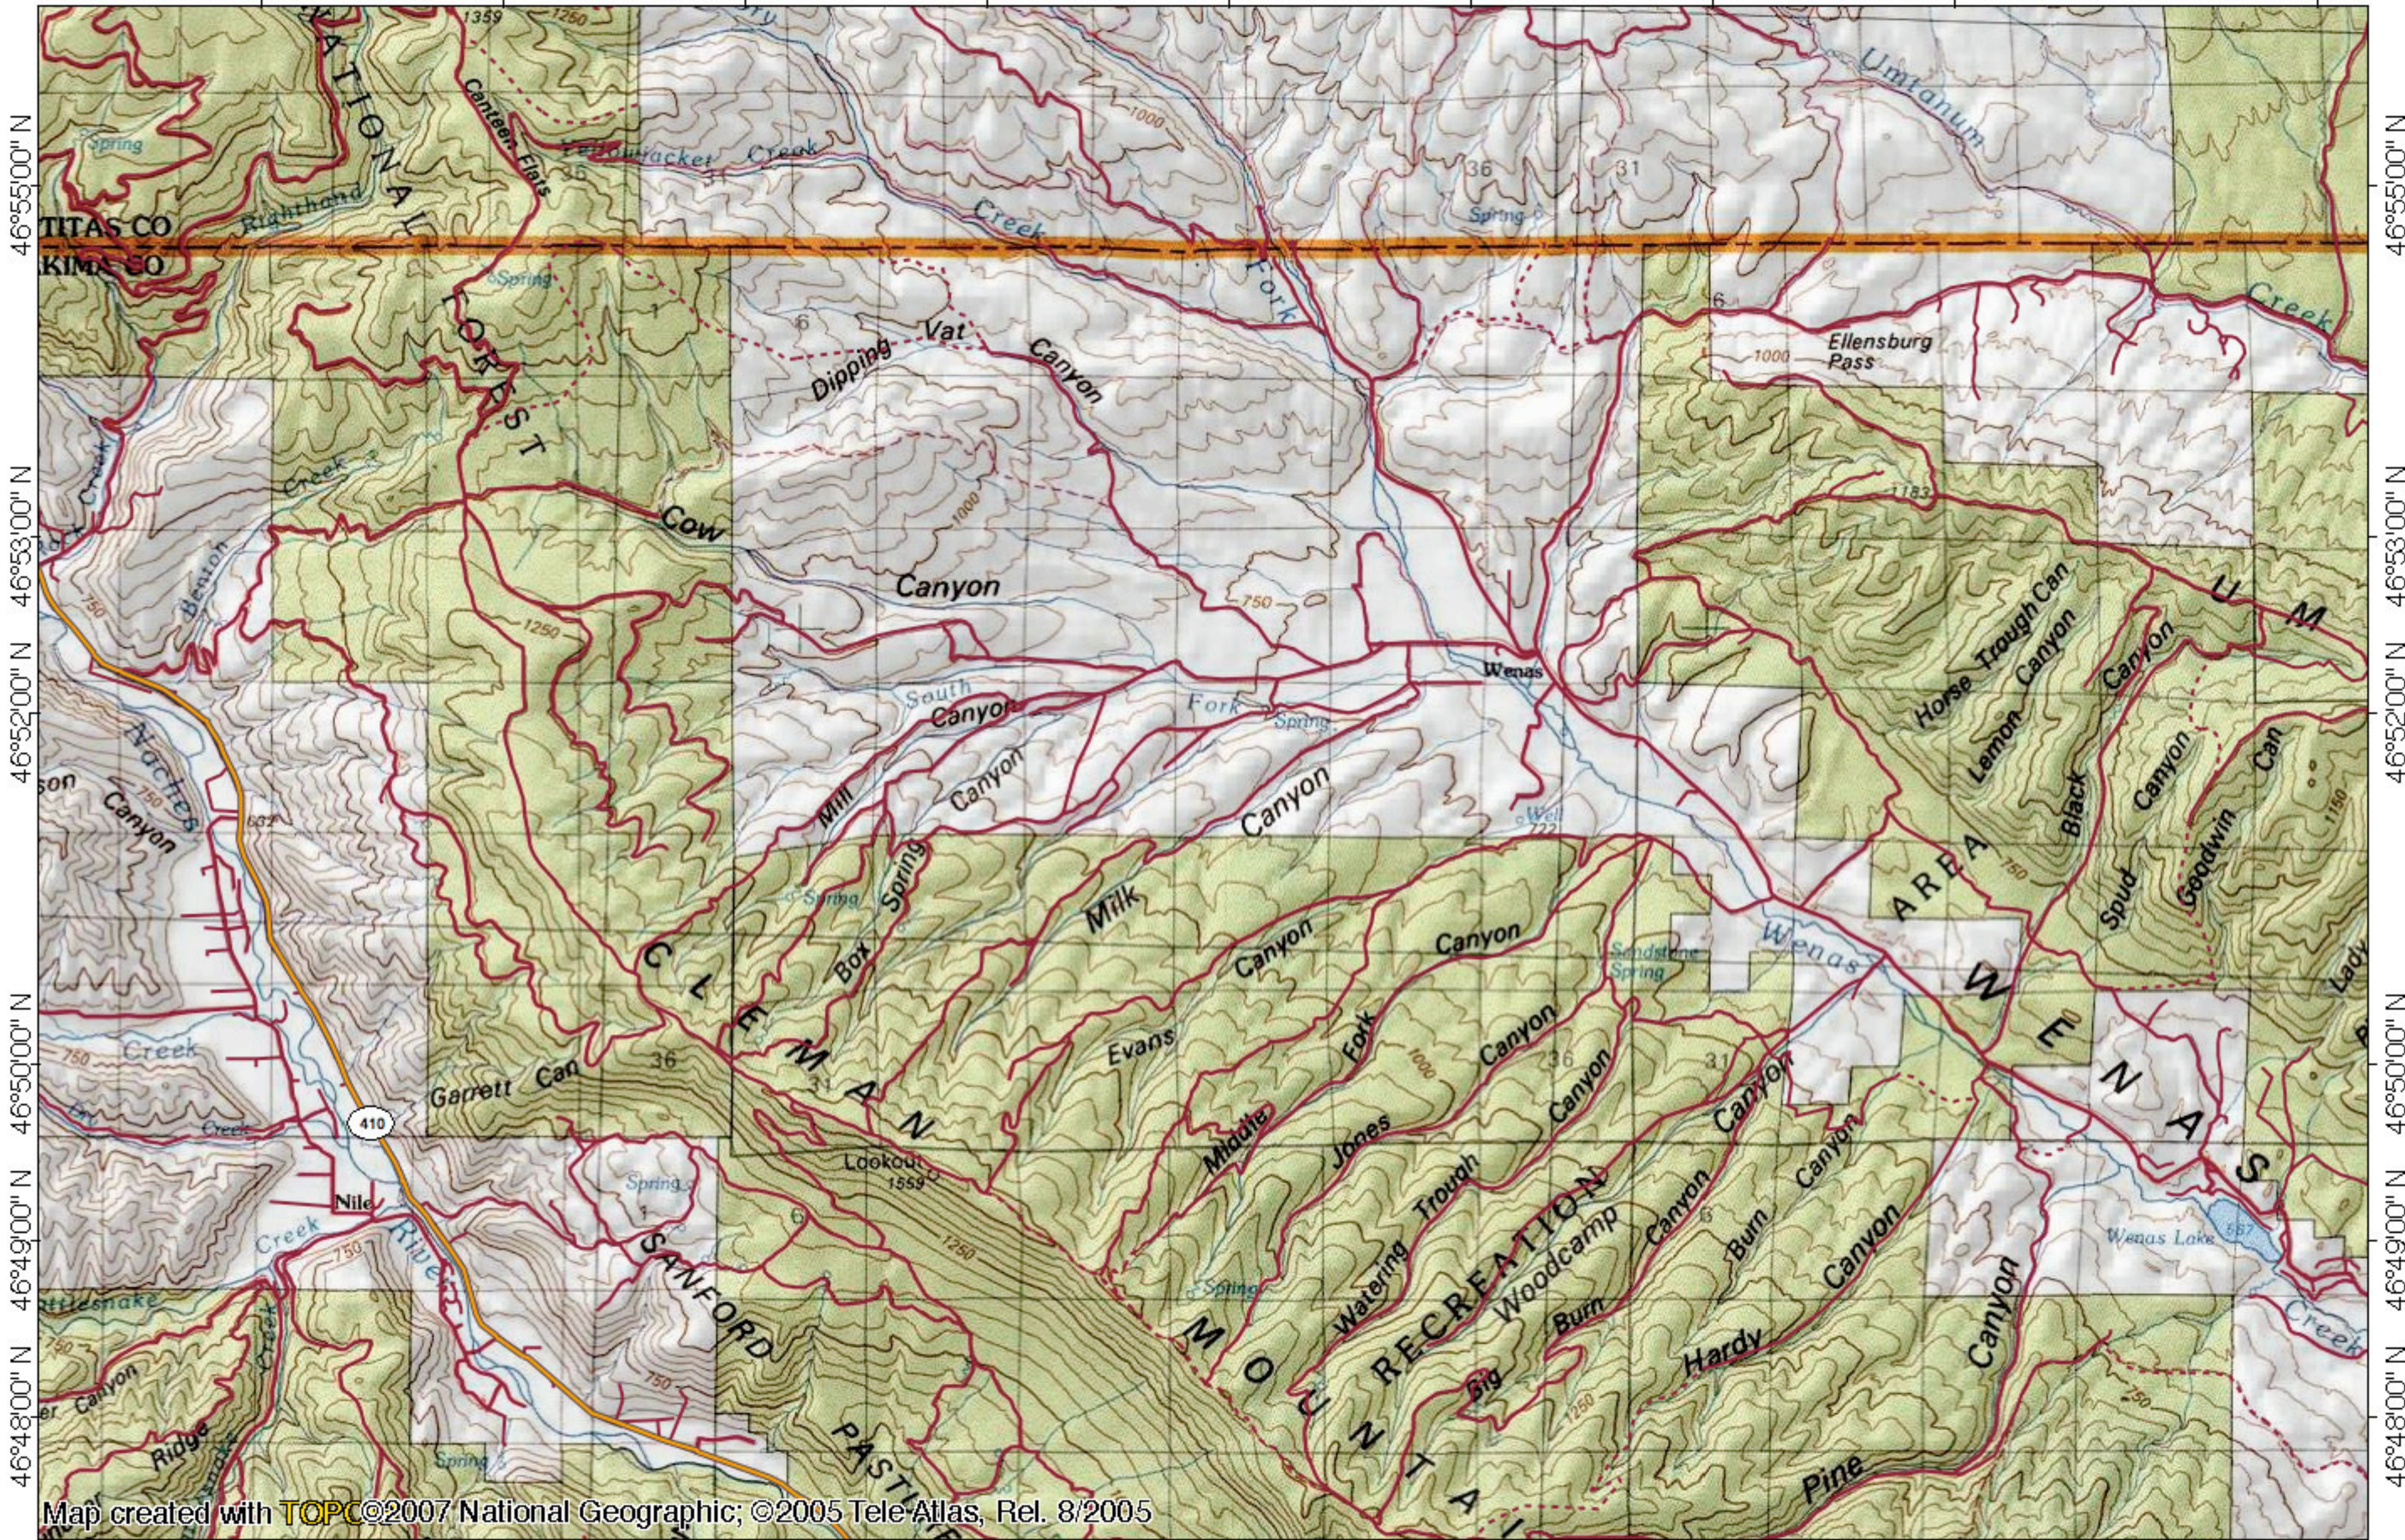

TOPOI map printed on 01/09/09 from ".tpo"

120°57'00" W 120°55'00" W 120°53'00" W 120°51'00" W 120°49'00" W 120°47'00" W 120°45'00" W 120°43'00" W WGS84 120°40'00" W

Map created with TOPOI ©2007 National Geographic; ©2005 Tele-Atlas, Rel. 8/2005

120°57'00" W 120°55'00" W 120°53'00" W 120°51'00" W 120°49'00" W 120°47'00" W 120°45'00" W 120°43'00" W WGS84 120°40'00" W