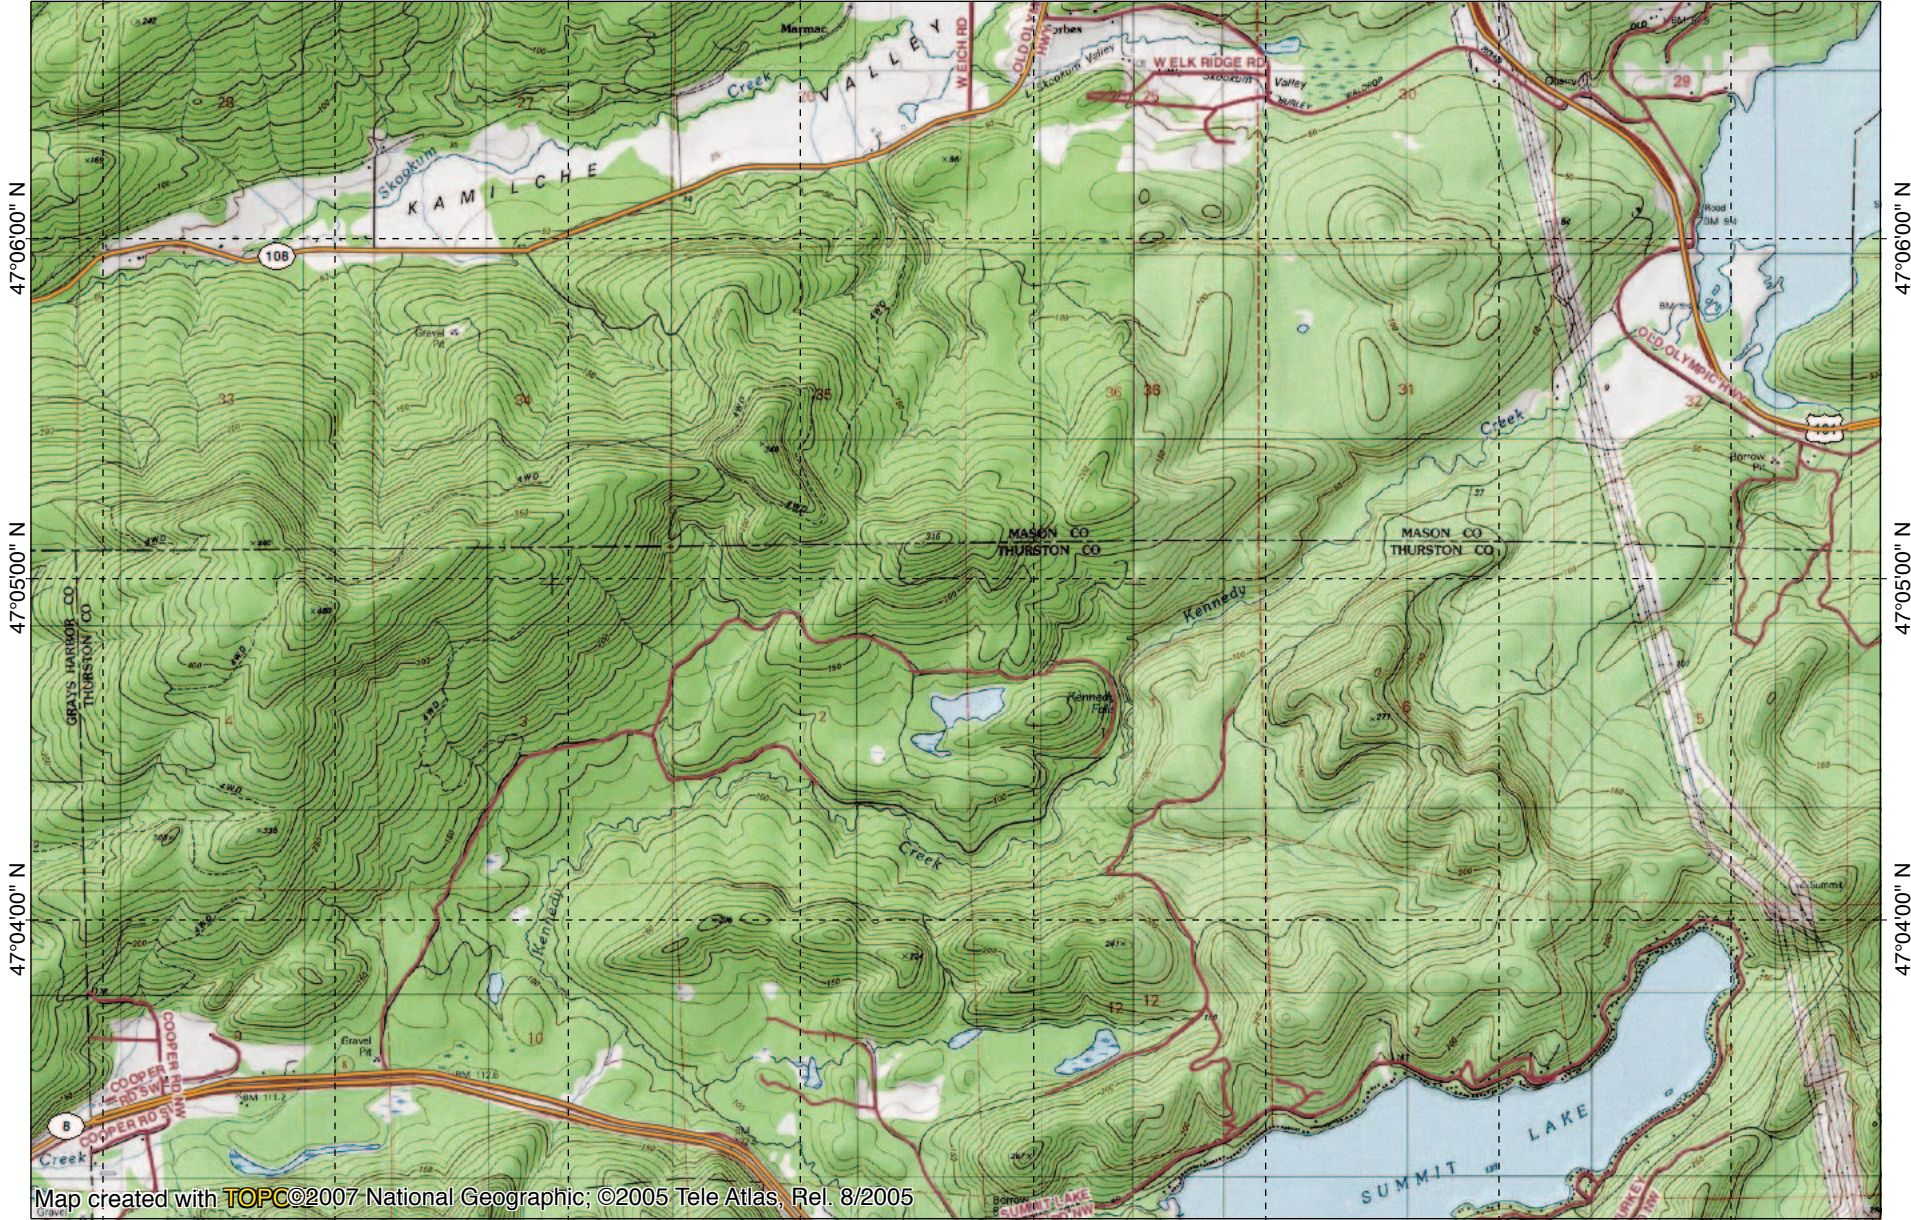

TOPO! map printed on 05/02/10 from ".tpo"

123°12'00" W 123°11'00" W 123°10'00" W 123°09'00" W 123°08'00" W 123°07'00" W 123°06'00" W WGS84 123°05'00" W

47°06'00" N
47°05'00" N
47°04'00" N

47°06'00" N
47°05'00" N
47°04'00" N

Map created with TOPO!©2007 National Geographic, ©2005 Tele Atlas, Rel. 8/2005

123°12'00" W 123°11'00" W 123°10'00" W 123°09'00" W 123°08'00" W 123°07'00" W 123°06'00" W WGS84 123°05'00" W